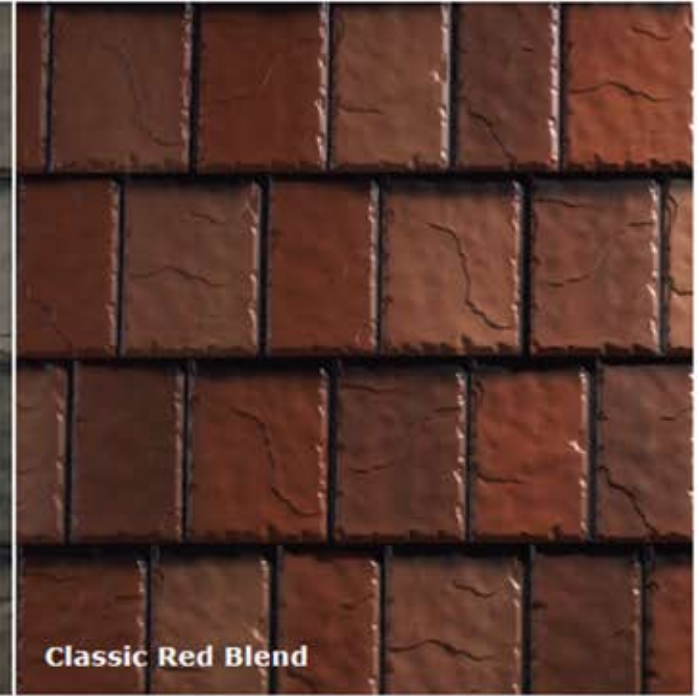

ENHANCED SLATE

T-Tone Blend

Classic Red Blend

Charcoal Gray Blend

Royal Brown Blend

Stone Blend