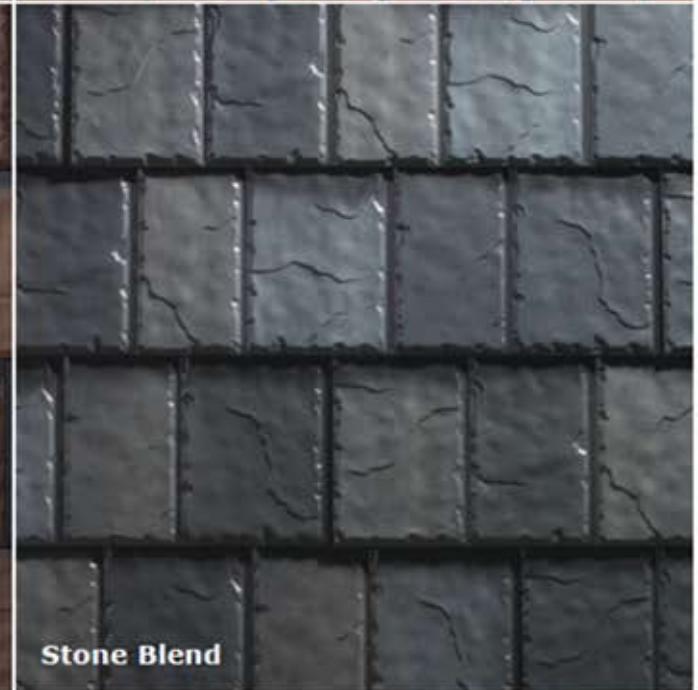

ENHANCED SLATE

T-Tone Blend

Classic Red Blend

Charcoal Gray Blend

Royal Brown Blend

Stone Blend