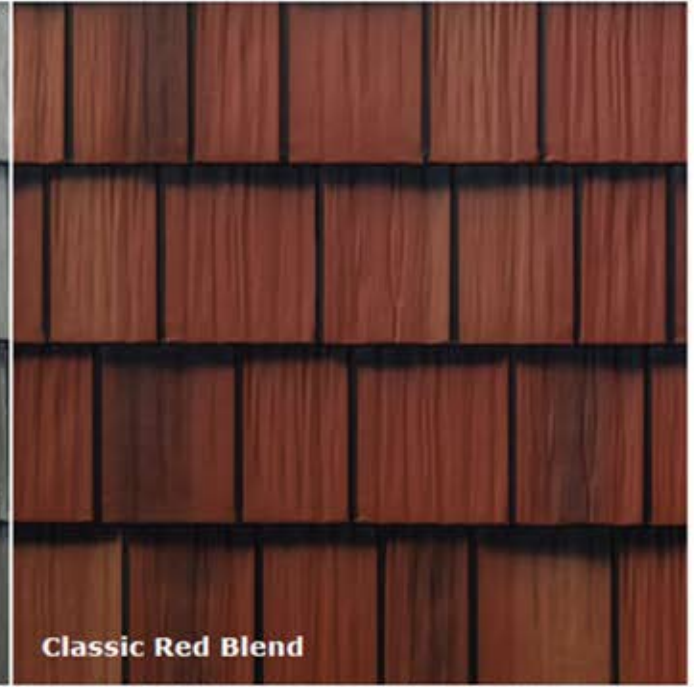

ENHANCED SHAKE

T-Tone Blend

Classic Red Blend

Charcoal Gray Blend

Hartford Green Blend

Royal Brown Blend