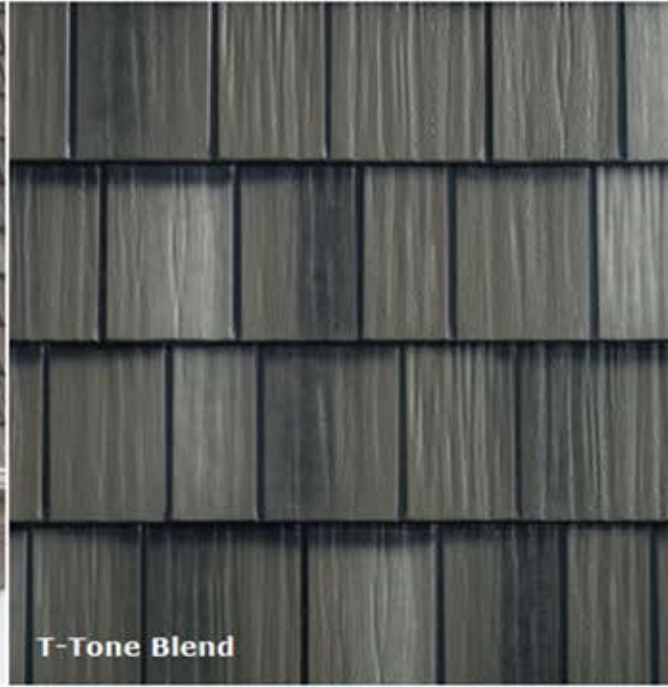

ENHANCED SHAKE

T-Tone Blend

Classic Red Blend

Charcoal Gray Blend

Hartford Green Blend

Royal Brown Blend